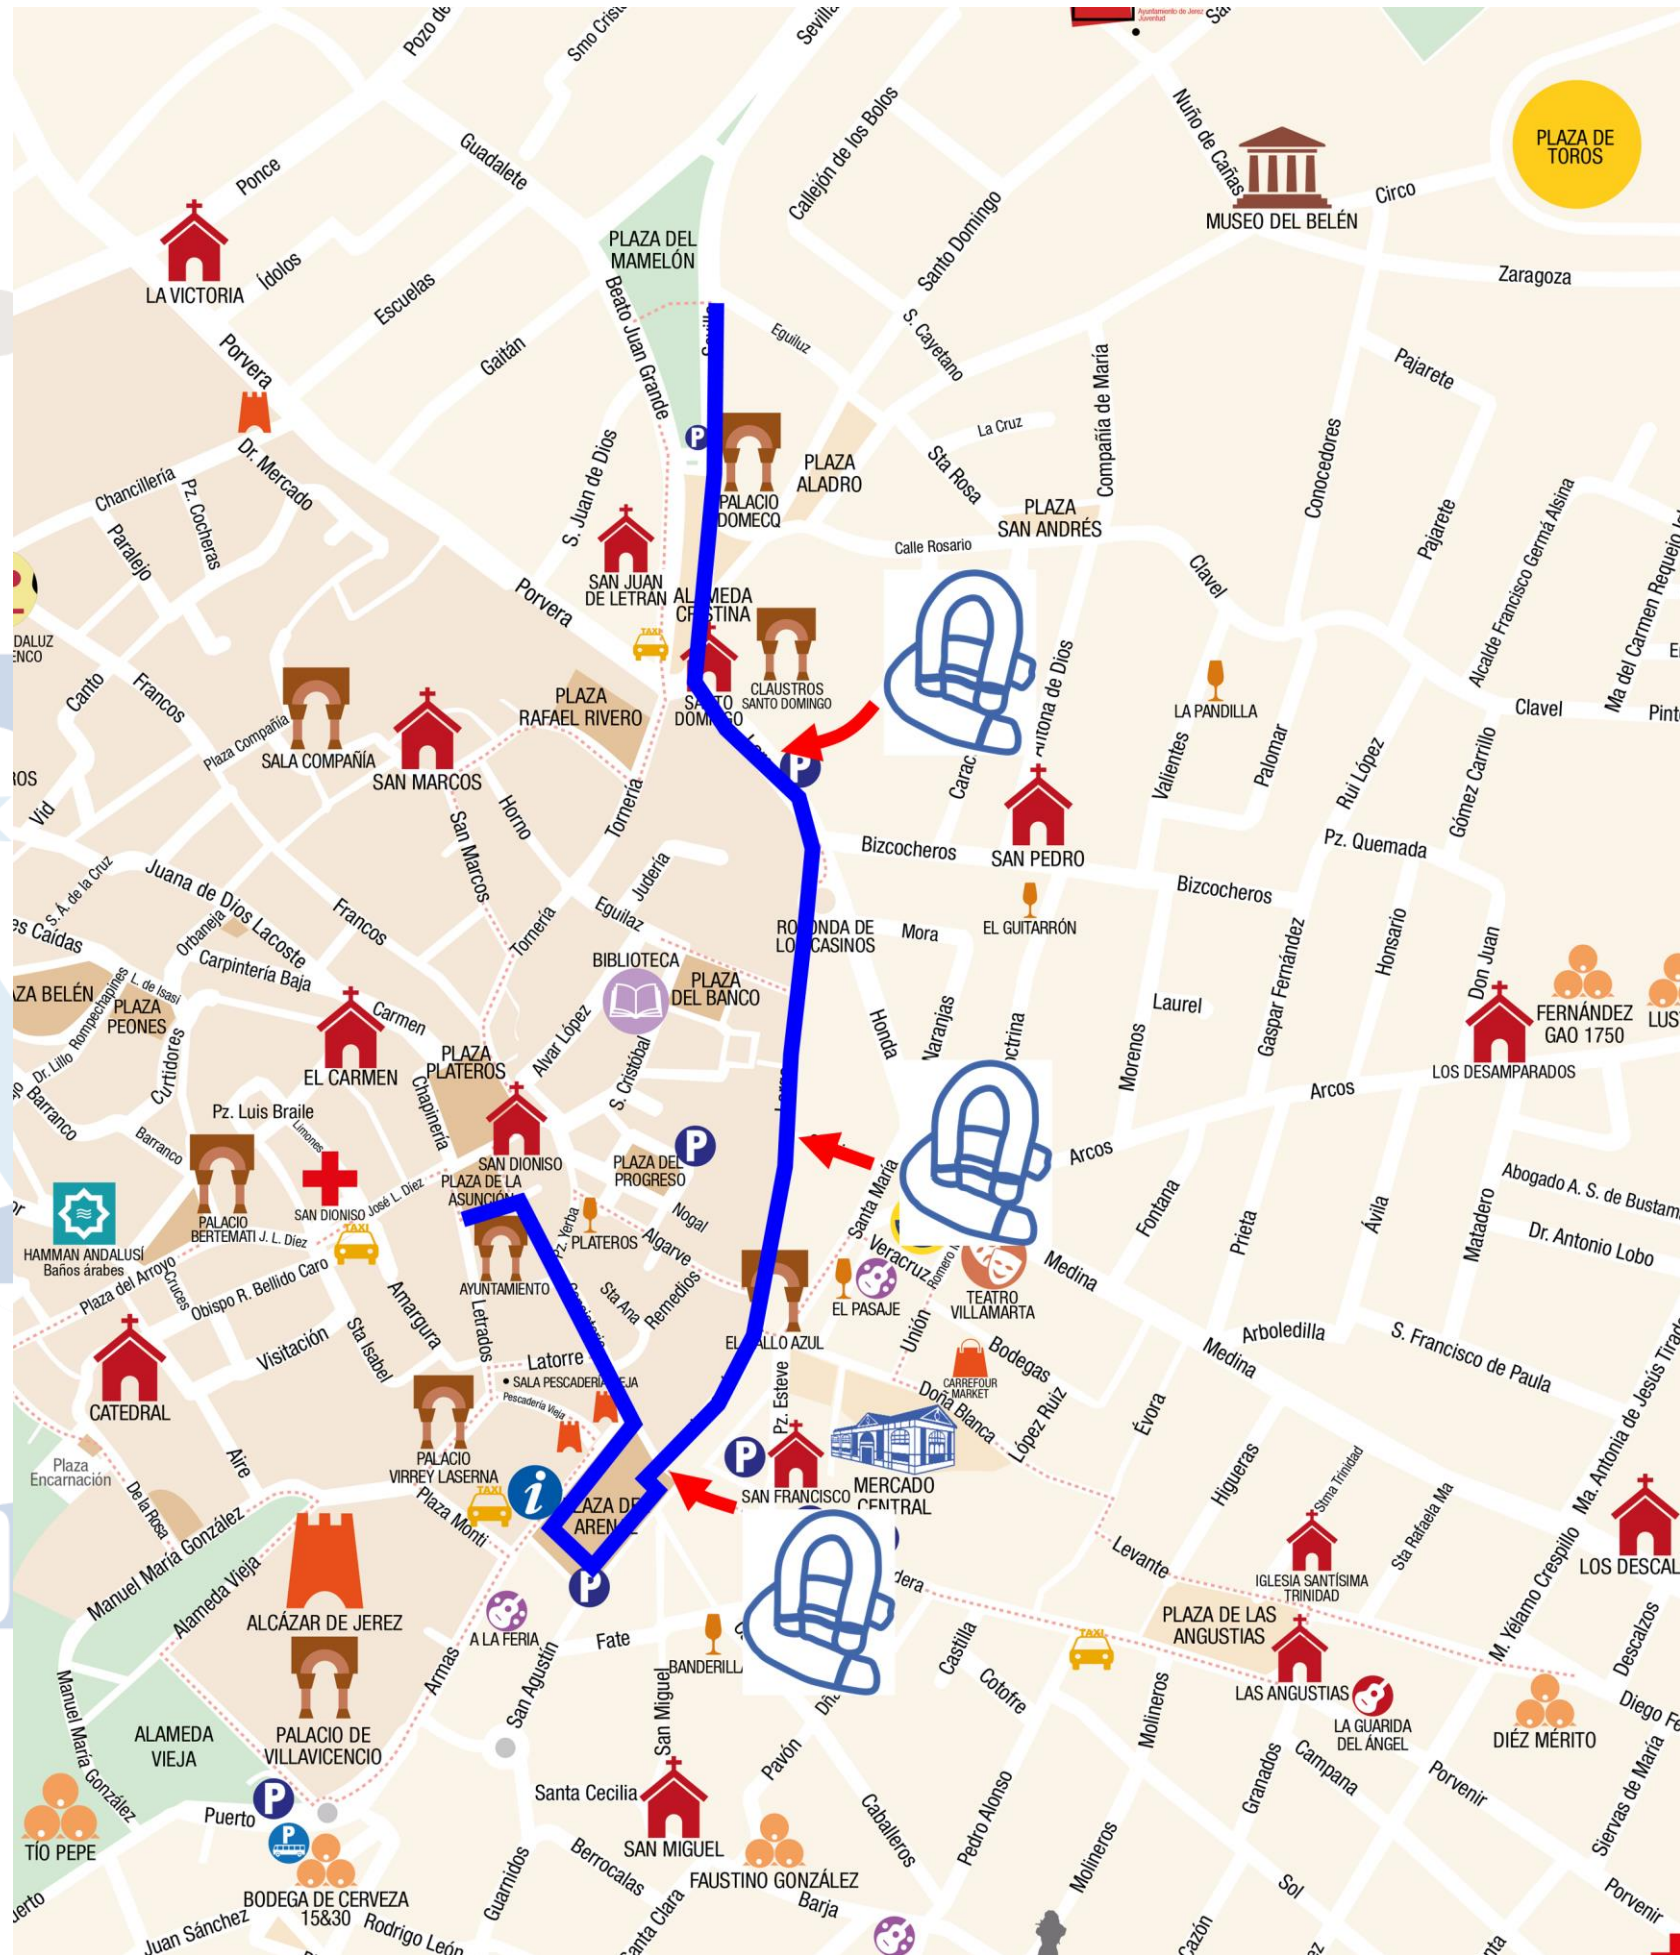

ITINERARIOS MAGNA MARIANA JEREZ 2024

CARRERA OFICIAL: Plaza de la Asunción (esquina con Letrados), Angostillo, Plaza de la Yerba, Consistorio, Puerta Real, Plaza del Arenal (se rodea por completo), Lancería, Larga, Alameda Cristina, Sevilla (hasta calle Eguiluz).

El Consorcio de
Transportes de Cádiz
ampliará los servicios.

PUNTOS DE RELEVO

Corredera a Plaza del Arenal

Gravina a Larga

Túnel Parking c/Larga a Larga

Magnum

PASOS DE PEATONES

Remedios hacia Latorre

Corredera Arenal (**doble sentido**)

Gallo Azul hacia Algarve

Larga hacia Plaza del Banco

Larga hacia Bizcocheros

Alameda Cristina (**doble sentido**)

SERVICIOS DE EMERGENCIA

Mag

A detailed street map of Jerez de la Frontera, Spain, highlighting emergency services. A blue line traces a path through the city. Three QR codes are placed on the map, each with a red cross icon. The text 'Puesto de Emergencias' is written in blue at the top and bottom of the map. The text 'Centro de Salud 24h' is written in blue in the center. The map includes various landmarks such as the Alcazar de Jerez, the Cathedral, and several churches. Street names like 'Calle de los Bolos' and 'Calle de San Pedro' are visible. A QR code is also present in the top left corner of the map area.