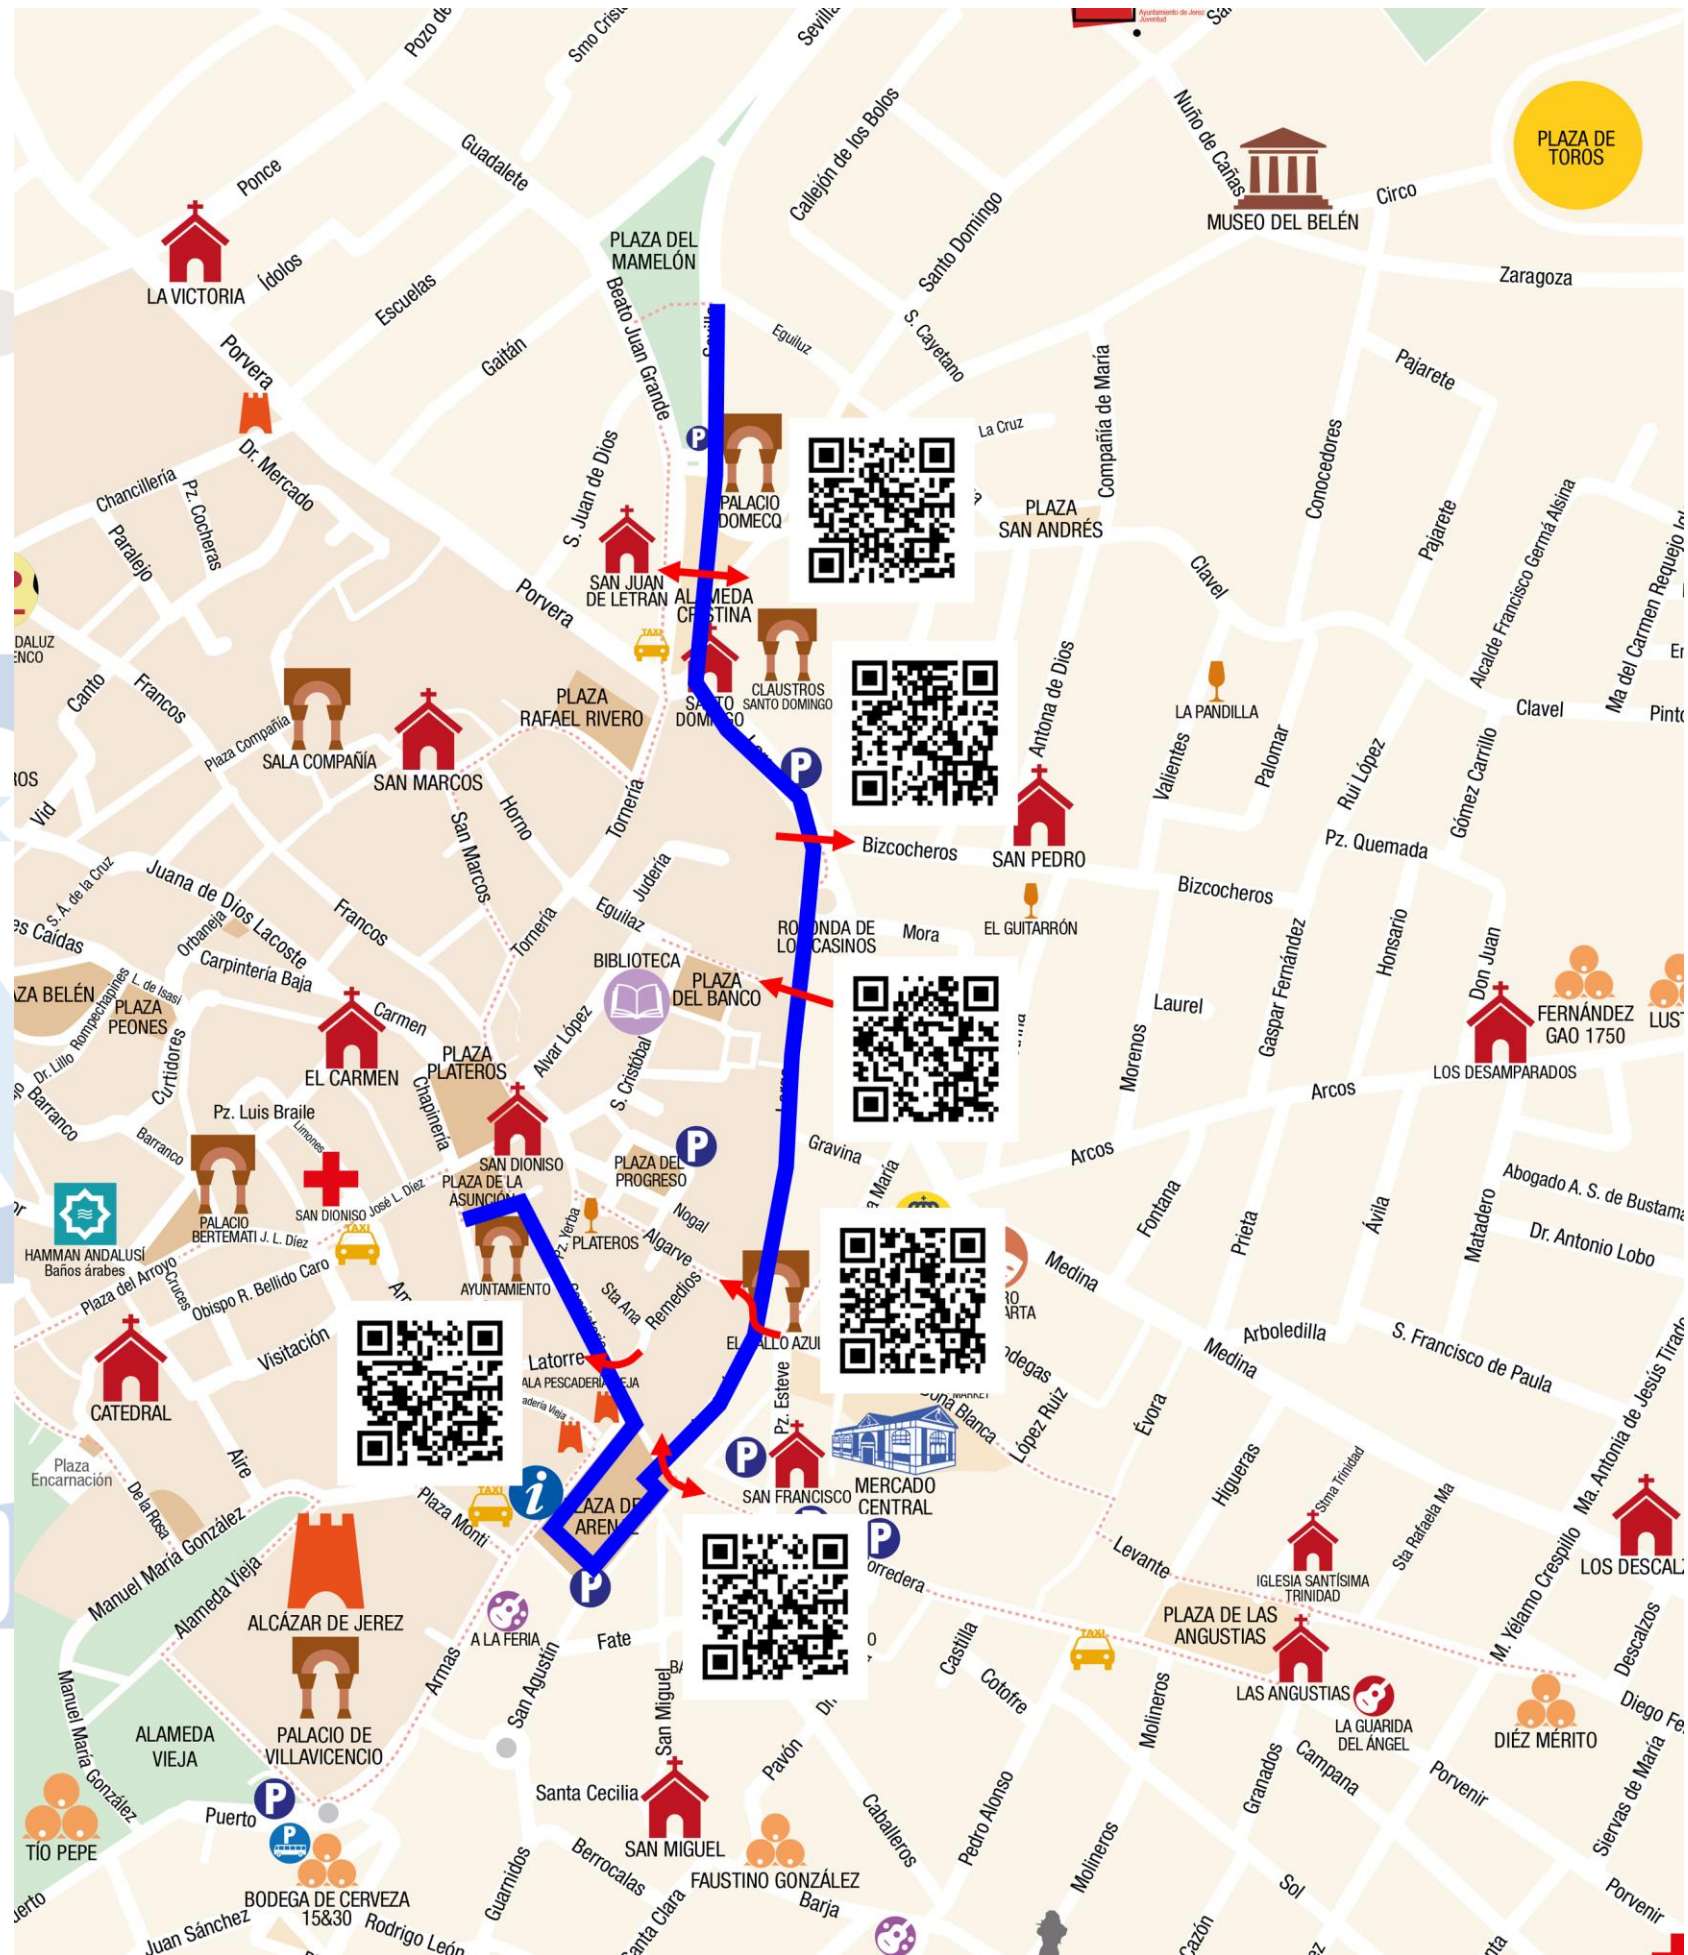

ITINERARIOS MAGNA MARIANA JEREZ 2024

CARRERA OFICIAL: Plaza de la Asunción (esquina con Letrados), Angostillo, Plaza de la Yerba, Consistorio, Puerta Real, Plaza del Arenal (se rodea por completo), Lancería, Larga, Alameda Cristina, Sevilla (hasta calle Eguiluz).

El Consorcio de
Transportes de Cádiz
ampliará los servicios.

PUNTOS DE RELEVO

Corredera a Plaza del Arenal

Gravina a Larga

Túnel Parking c/Larga a Larga

Magnum

PASOS DE PEATONES

Remedios hacia Latorre

Corredera Arenal (**doble sentido**)

Gallo Azul hacia Algarve

Larga hacia Plaza del Banco

Larga hacia Bizcocheros

Alameda Cristina (**doble sentido**)

SERVICIOS DE EMERGENCIA

Mag

A detailed street map of Jerez de la Frontera, Spain, highlighting emergency services. A blue line traces a path through the city. Three QR codes are placed on the map, each with a red cross icon. The text 'Puesto de Emergencias' is written in blue at the top and bottom of the map. The text 'Centro de Salud 24h' is written in blue in the center. The map includes various landmarks such as the Alcazar de Jerez, the Cathedral, and several churches. Street names like 'Calle de los Bolos' and 'Calle de San Pedro' are visible. A QR code is also present in the top left corner of the map area.